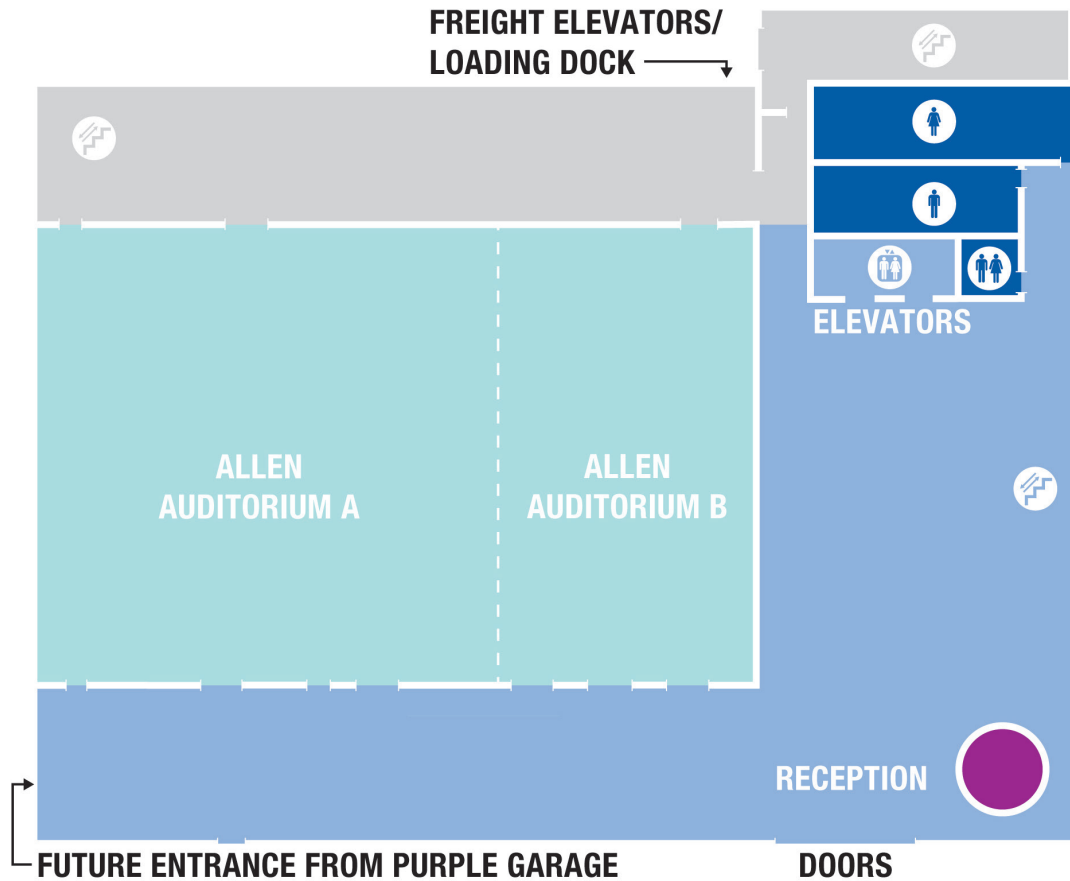

Nationwide Children's Hospital Conference Center

520 Butterfly Gardens Drive, Columbus, OH 43215

First Floor

Allen Auditorium A

Classroom Style — 200

Allen Auditorium B

Classroom Style — 100

Combined Allen Auditorium

Classroom Style — 300

Theatre Style — 468

Round Tables — 400

- Reception
- Conference Rooms
- Restrooms
- Elevators
- Stairs

NATIONWIDE CHILDREN'S

When your child needs a hospital, everything matters.

Nationwide Children's Hospital Conference Center

520 Butterfly Gardens Drive, Columbus, OH 43215

Second Floor

Typical Seating

CD 2.5 — 50
 CD 2.4 — 24
 CD 2.3 — 30
 CD 2.2 — 24
 SPARK — 12

CD 2.6A — 48
 CD 2.6B — 48
COMBINED — 96

- Reception
- Conference Rooms
- Restrooms
- Elevators
- Stairs

NATIONWIDE CHILDREN'S
When your child needs a hospital, everything matters.