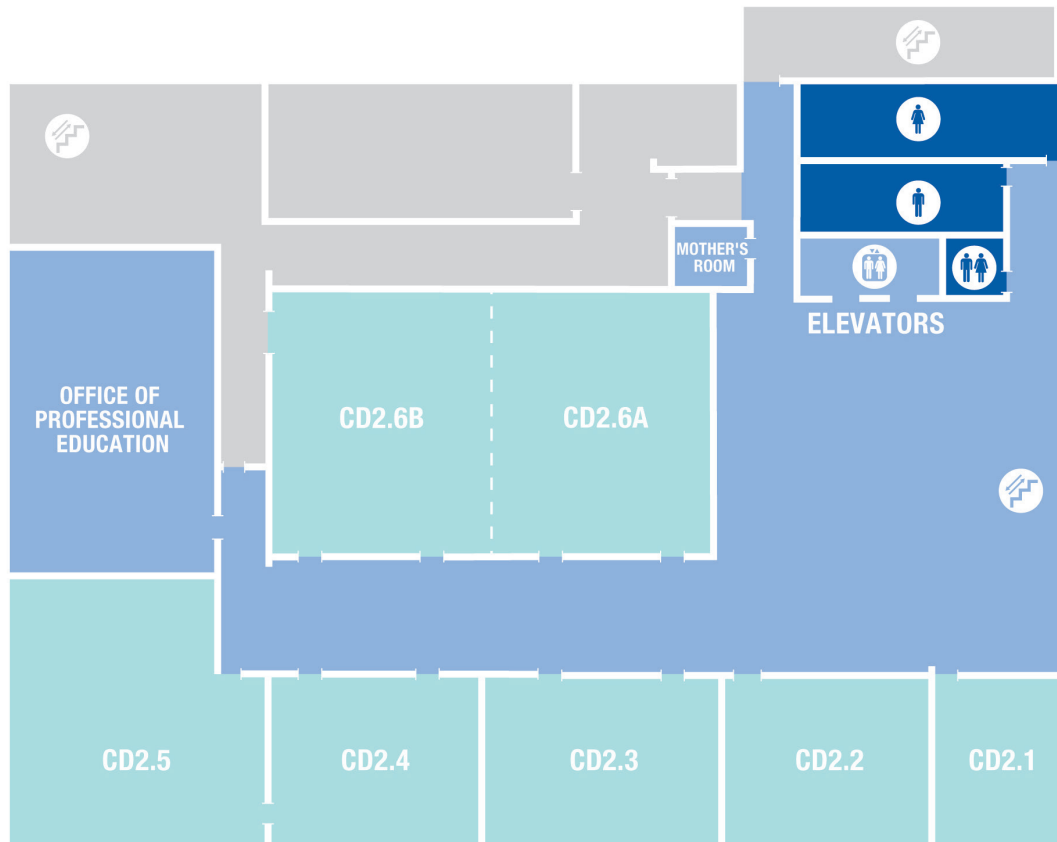

Nationwide Children's Hospital Conference Center

520 Butterfly Gardens Drive, Columbus, OH 43215

First Floor

Allen Auditorium A

Classroom Style — 200

Allen Auditorium B

Classroom Style — 100

Combined Allen Auditorium

Classroom Style — 300

Theatre Style — 468

Round Tables — 400

- Reception
- Conference Rooms
- Restrooms
- Elevators
- Stairs

NATIONWIDE CHILDREN'S

When your child needs a hospital, everything matters.

Nationwide Children's Hospital Conference Center

520 Butterfly Gardens Drive, Columbus, OH 43215

Second Floor

Typical Seating

CD 2.5 — 50
 CD 2.4 — 24
 CD 2.3 — 30
 CD 2.2 — 24
 SPARK — 12

CD 2.6A — 48
 CD 2.6B — 48
COMBINED — 96

- Reception
- Conference Rooms
- Restrooms
- Elevators
- Stairs