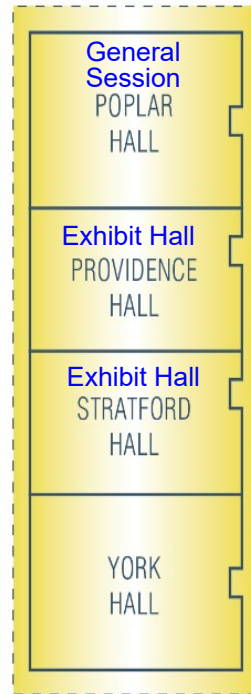

SHERATON

Norfolk Waterside Hotel

LOBBY LEVEL

3RD FLOOR

THE INTERNATIONAL BALLROOM IS DIVISIBLE INTO 4 SECTIONS

4TH FLOOR