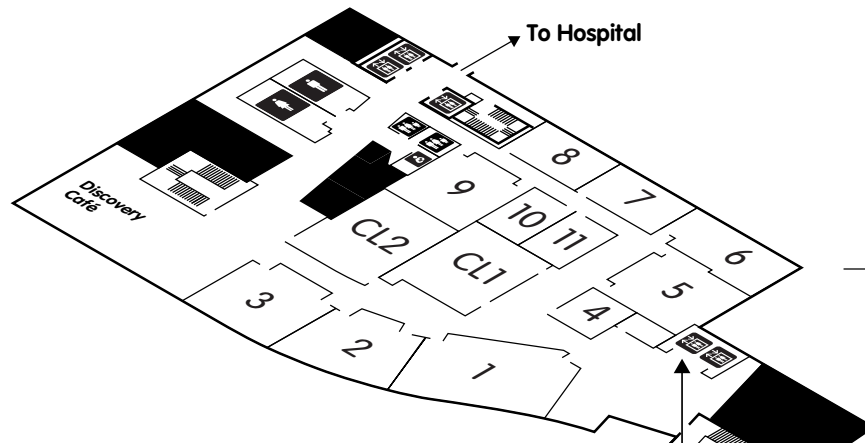

# Children's Mercy Research Institute Conference Center Stacked Map

## Legend

-  Elevator
-  Family Restroom
-  Lactation Room
-  Restroom
-  Restroom

### Garden Level

Wednesday: Exhibitor load-in  
 Thursday: Exhibitor/ Poster, Breakfast, Lunch, Reception  
 Friday: Exhibitors, Breakfast  
 Saturday: n/a

### Lobby Level

Wednesday: Registration  
 Thursday: Registration & CMRI Auditorium sessions  
 Friday: Registration & CMRI Auditorium sessions  
 Saturday: Registration, breakfast, & CMRI Auditorium sessions