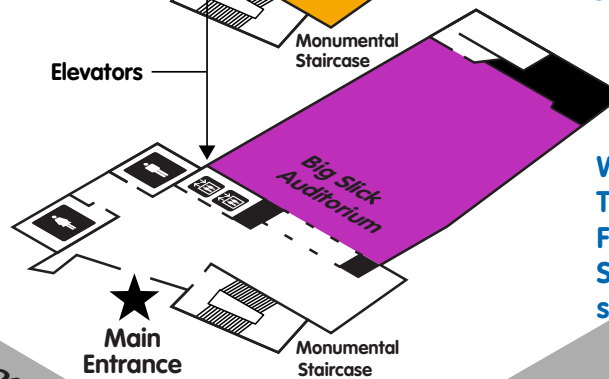

## Legend

-  Elevator
-  Family Restroom
-  Lactation Room
-  Restroom
-  Restroom

### First Floor

Wednesday: CR 6: Board of Directors, CR 1: Leaders  
 Thursday: CR 1, 2, 3: Workshops  
 Friday: n/a  
 Saturday: n/a

### Garden Level

Wednesday: Exhibitor load-in  
 Thursday: Exhibitor/ Poster, Breakfast, Lunch, Reception  
 Friday: Exhibitors, Breakfast  
 Saturday: n/a

### Lobby Level

Wednesday: Registration  
 Thursday: Registration & CMRI Auditorium sessions  
 Friday: Registration & CMRI Auditorium sessions  
 Saturday: Registration, breakfast, & CMRI Auditorium sessions