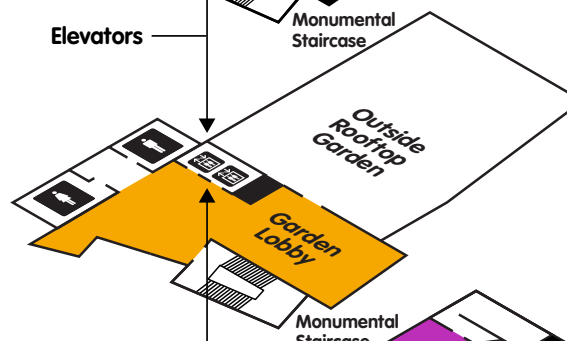

# Children's Mercy Research Institute Conference Center Stacked Map

## Legend

-  Elevator
-  Family Restroom
-  Lactation Room
-  Restroom
-  Restroom

### Garden Level

Wednesday: Exhibitor load-in  
 Thursday: Exhibitor/ Poster, Breakfast, Lunch, Reception  
 Friday: Exhibitors, Breakfast  
 Saturday: n/a

### Lobby Level

Wednesday: Registration  
 Thursday: Registration & CMRI Auditorium sessions  
 Friday: Registration & CMRI Auditorium sessions  
 Saturday: Registration, breakfast, & CMRI Auditorium sessions